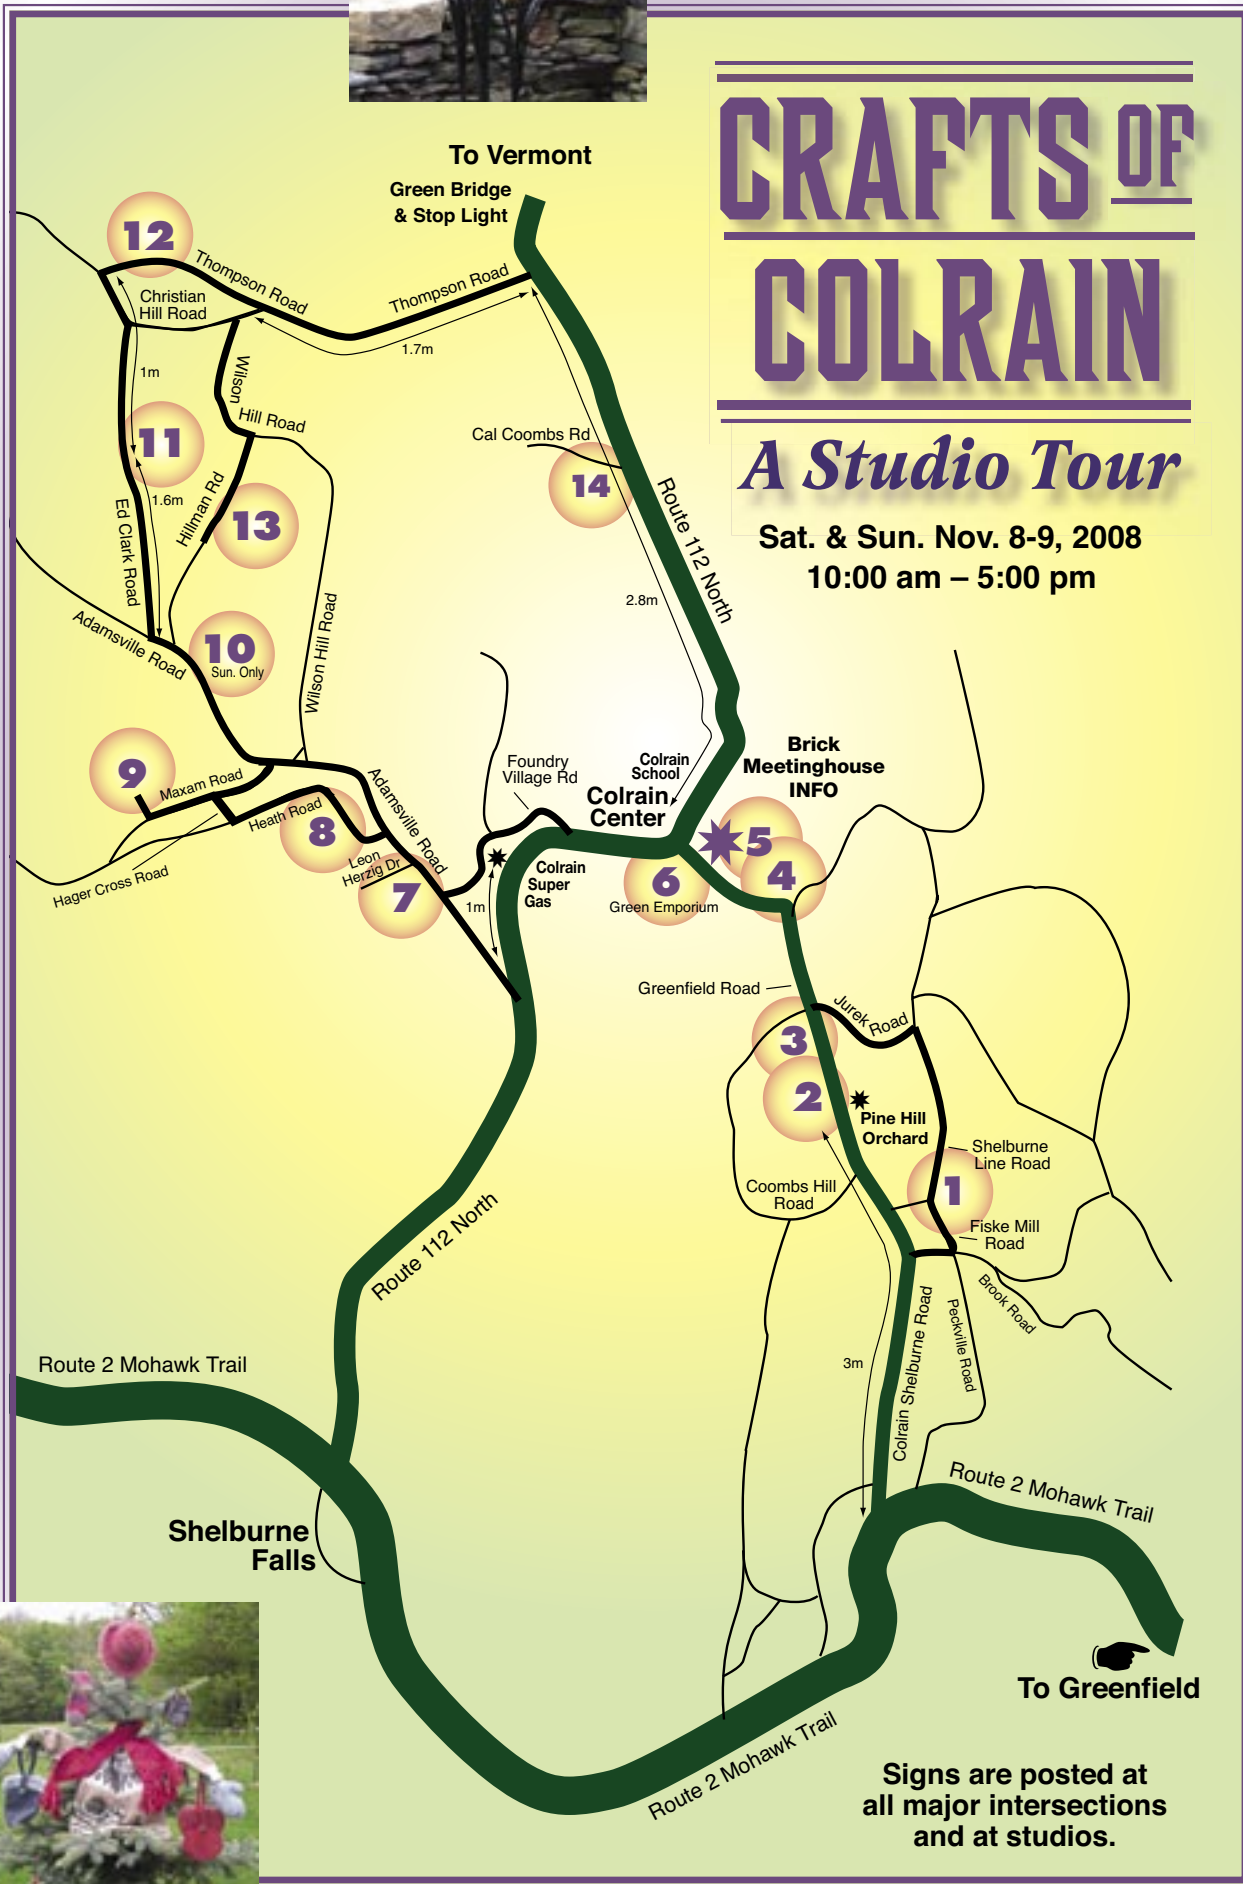

5A Ken Noyes, Jr.
KEN NOYES
WOODWORKING
Handicap Accessible

3 C. Leigh Morrell
MORRELL METALSMITHS
Rest room, Visa/MC,
Handicap Accessible

11B Denese Gurley
KNIT FOR EWE
Rest room,
Handicap Accessible

CRAFTS OF COLRAIN

A Studio Tour

Sat. & Sun. Nov. 8-9, 2008
10:00 am – 5:00 pm

Signs are posted at
all major intersections
and at studios.